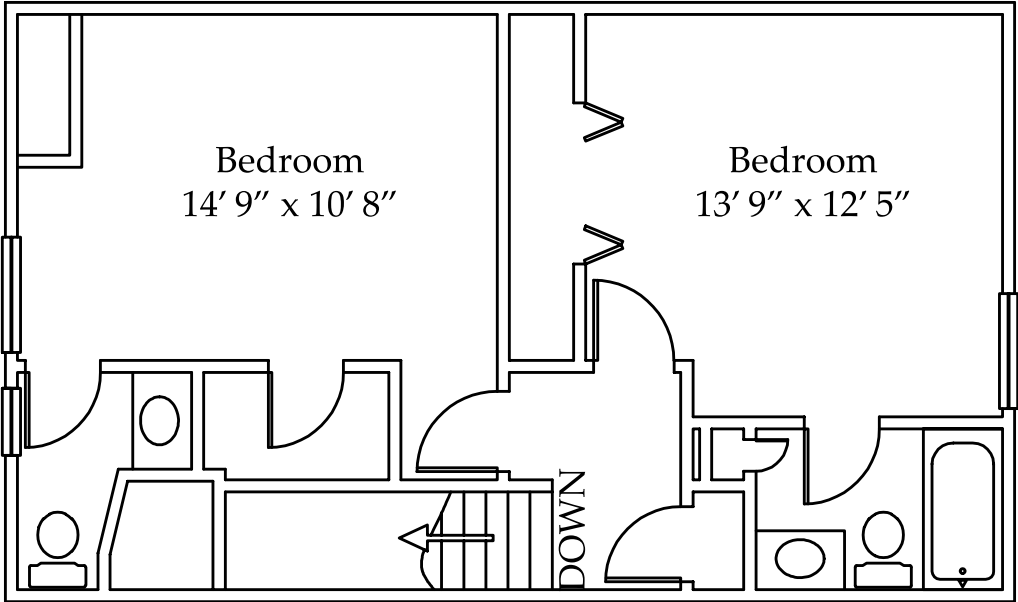

**B3**

2 Bedroom  
2.5 Bath  
1,165 sq.ft.

Dep. \_\_\_\_\_ \$ \_\_\_\_\_

All dimensions are approximate.

5757 Wooldridge Rd · Corpus Christi, TX 78414 · (361) 991-9184  
info@saratogacoveapts.com · www.saratogacoveapts.com